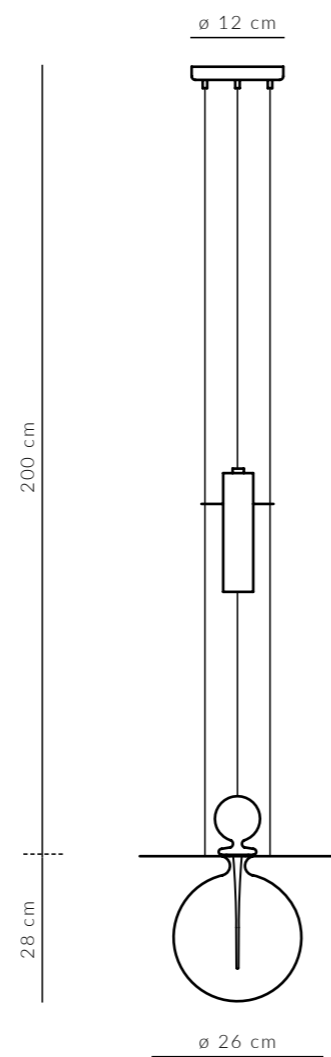

## SUSPENSION LAMP

TRANSPARENT HAND-BLOWN GLASS EGG SHAPE.

Glass dimension h. 32 -  $\varnothing$  26 cm, light source 3W LED 2800k. Metal parts in brushed aluminium. Complete with decorative glass cap available in transparent, frosted, platinum and gold finishing.

## SUSPENSION LAMP

TRANSPARENT HAND-BLOWN GLASS PINECONE SHAPE.

Glass dimension h. 32 -  $\varnothing$  26 cm, light source 3W LED 2800k. Metal parts in brushed aluminium. Complete with decorative glass cap available in transparent, frosted, platinum and gold finishing.

## SUSPENSION LAMP

TRANSPARENT HAND-BLOWN GLASS SPHERE SHAPE.

Glass dimension h. 28 -  $\varnothing$  26 cm, light source 3W LED 2800k. Metal parts in brushed aluminium. Complete with decorative glass cap available in transparent, frosted, platinum and gold finishing.

## SUSPENSION LAMP

TRANSPARENT HAND-BLOWN GLASS SPEAR SHAPE.

Glass dimension h. 44 -  $\varnothing$  26 cm, light source 3W LED 2800k. Metal parts in brushed aluminium. Complete with decorative glass cap available in transparent, frosted, platinum and gold finishing.