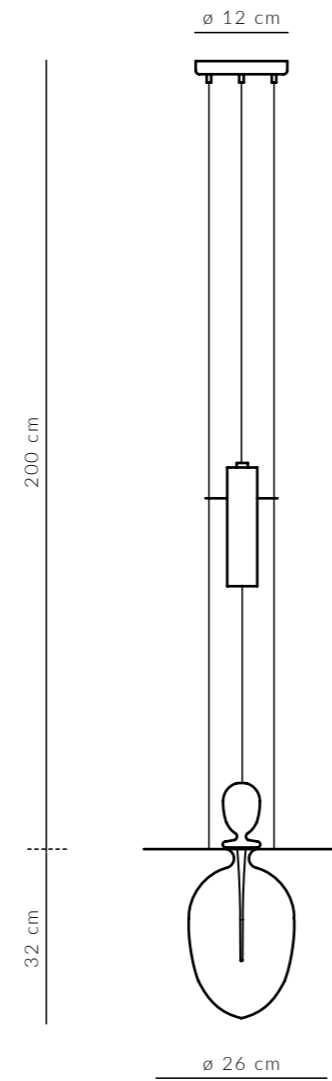

## SUSPENSION LAMP

TRANSPARENT HAND-BLOWN GLASS EGG SHAPE.

Glass dimension h. 32 -  $\varnothing$  26 cm, light source 3W LED 2800k. Metal parts in brushed aluminium. Complete with decorative glass cap available in transparent, frosted, platinum and gold finishing.

## SUSPENSION LAMP

TRANSPARENT HAND-BLOWN GLASS PINECONE SHAPE.

Glass dimension h. 32 -  $\varnothing$  26 cm, light source 3W LED 2800k. Metal parts in brushed aluminium. Complete with decorative glass cap available in transparent, frosted, platinum and gold finishing.

## SUSPENSION LAMP

TRANSPARENT HAND-BLOWN GLASS SPHERE SHAPE.

Glass dimension h. 28 -  $\varnothing$  26 cm, light source 3W LED 2800k. Metal parts in brushed aluminium. Complete with decorative glass cap available in transparent, frosted, platinum and gold finishing.

## SUSPENSION LAMP

TRANSPARENT HAND-BLOWN GLASS SPEAR SHAPE.

Glass dimension h. 44 -  $\varnothing$  26 cm, light source 3W LED 2800k. Metal parts in brushed aluminium. Complete with decorative glass cap available in transparent, frosted, platinum and gold finishing.