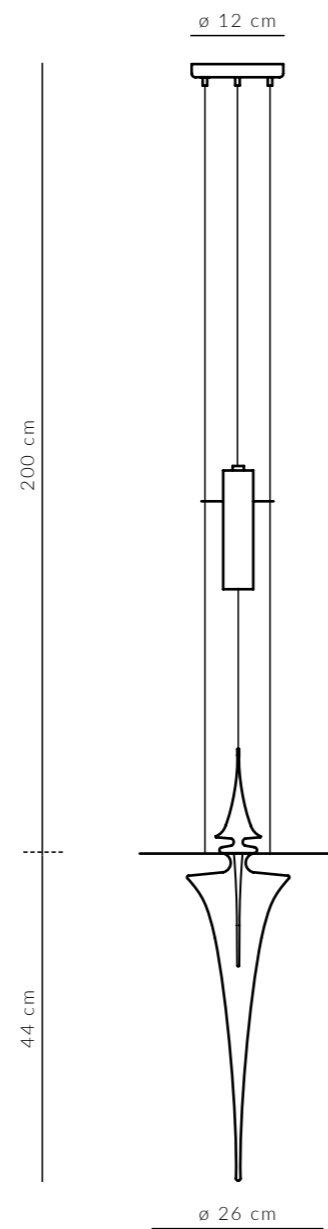

## SUSPENSION LAMP

TRANSPARENT HAND-BLOWN GLASS EGG SHAPE.

Glass dimension h. 32 -  $\varnothing$  26 cm, light source 3W LED 2800k. Metal parts in brushed aluminium. Complete with decorative glass cap available in transparent, frosted, platinum and gold finishing.

## SUSPENSION LAMP

TRANSPARENT HAND-BLOWN GLASS PINECONE SHAPE.

Glass dimension h. 32 -  $\varnothing$  26 cm, light source 3W LED 2800k. Metal parts in brushed aluminium. Complete with decorative glass cap available in transparent, frosted, platinum and gold finishing.

## SUSPENSION LAMP

TRANSPARENT HAND-BLOWN GLASS SPHERE SHAPE.

Glass dimension h. 28 -  $\varnothing$  26 cm, light source 3W LED 2800k. Metal parts in brushed aluminium. Complete with decorative glass cap available in transparent, frosted, platinum and gold finishing.

## SUSPENSION LAMP

TRANSPARENT HAND-BLOWN GLASS SPEAR SHAPE.

Glass dimension h. 44 -  $\varnothing$  26 cm, light source 3W LED 2800k. Metal parts in brushed aluminium. Complete with decorative glass cap available in transparent, frosted, platinum and gold finishing.