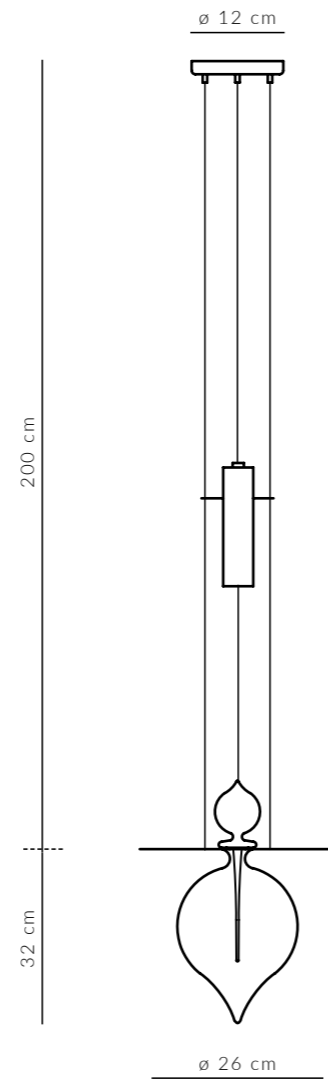

## SUSPENSION LAMP

TRANSPARENT HAND-BLOWN GLASS EGG SHAPE.

Glass dimension h. 32 -  $\varnothing$  26 cm, light source 3W LED 2800k. Metal parts in brushed aluminium. Complete with decorative glass cap available in transparent, frosted, platinum and gold finishing.

## SUSPENSION LAMP

TRANSPARENT HAND-BLOWN GLASS PINECONE SHAPE.

Glass dimension h. 32 -  $\varnothing$  26 cm, light source 3W LED 2800k. Metal parts in brushed aluminium. Complete with decorative glass cap available in transparent, frosted, platinum and gold finishing.

## SUSPENSION LAMP

TRANSPARENT HAND-BLOWN GLASS SPHERE SHAPE.

Glass dimension h. 28 -  $\varnothing$  26 cm, light source 3W LED 2800k. Metal parts in brushed aluminium. Complete with decorative glass cap available in transparent, frosted, platinum and gold finishing.

## SUSPENSION LAMP

TRANSPARENT HAND-BLOWN GLASS SPEAR SHAPE.

Glass dimension h. 44 -  $\varnothing$  26 cm, light source 3W LED 2800k. Metal parts in brushed aluminium. Complete with decorative glass cap available in transparent, frosted, platinum and gold finishing.