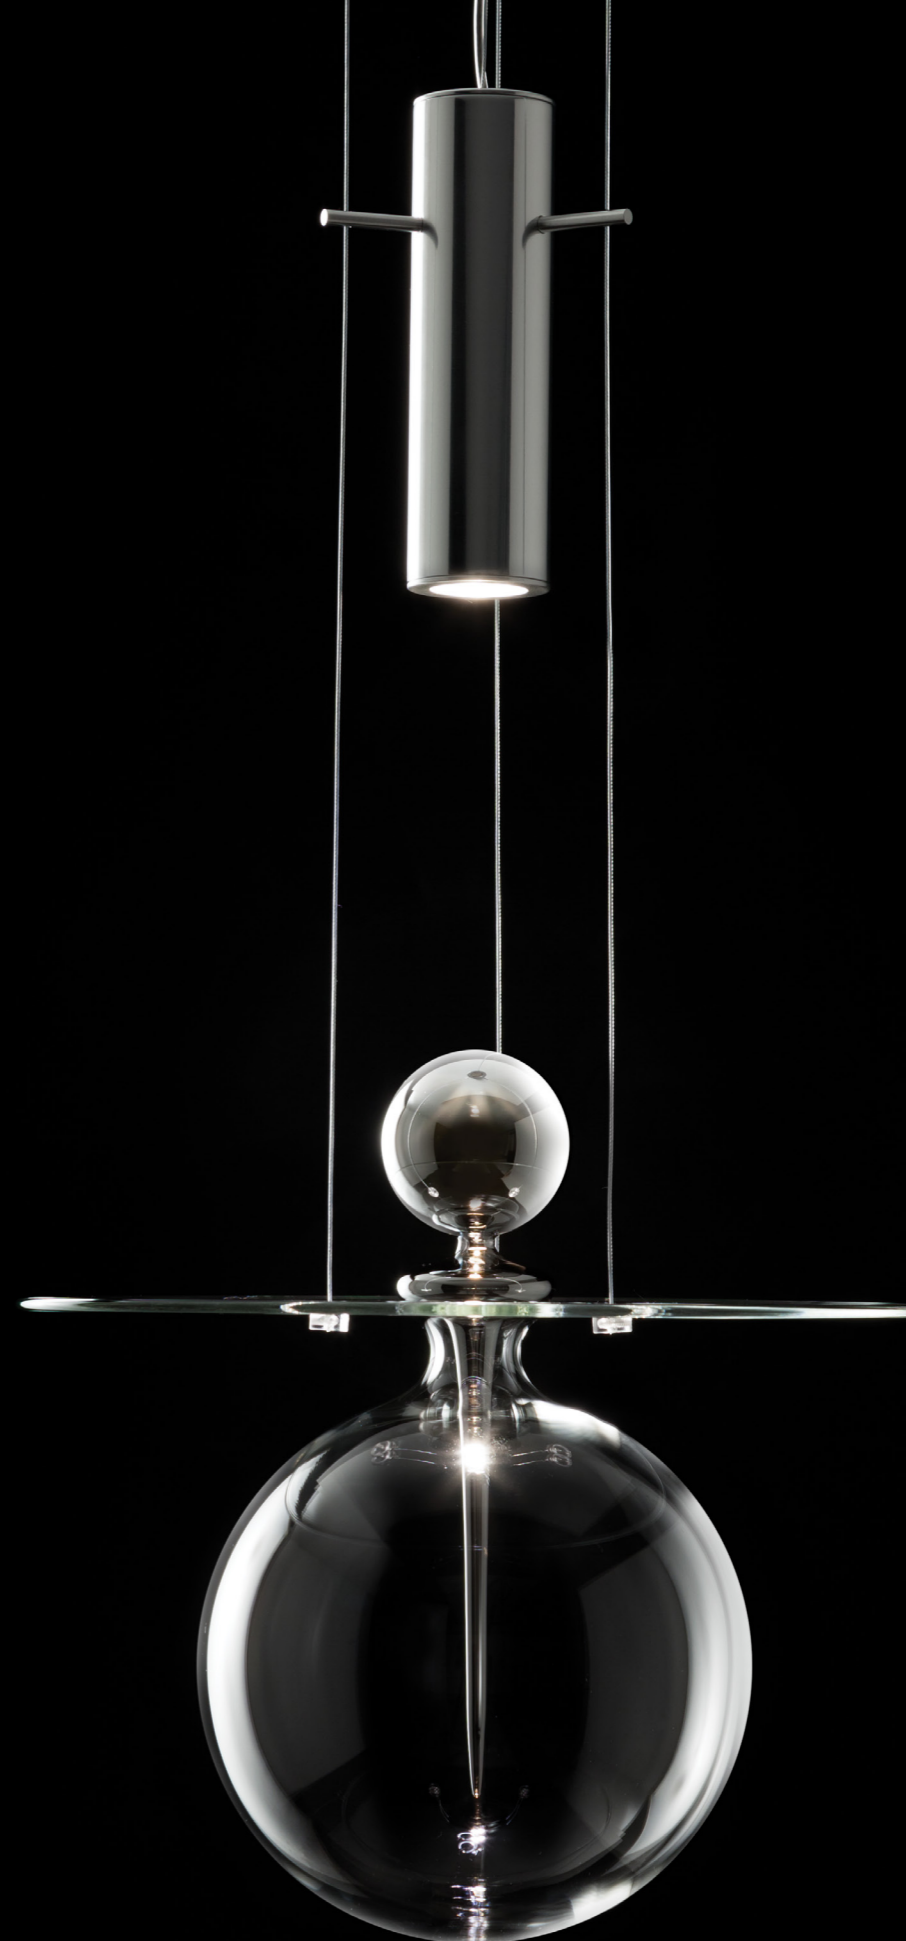

## SUSPENSION LAMP

TRANSPARENT HAND-BLOWN GLASS EGG SHAPE.

Glass dimension h. 32 -  $\varnothing$  26 cm, light source 3W LED 2800k. Metal parts in brushed aluminium. Complete with decorative glass cap available in transparent, frosted, platinum and gold finishing.

## SUSPENSION LAMP

TRANSPARENT HAND-BLOWN GLASS PINECONE SHAPE.

Glass dimension h. 32 -  $\varnothing$  26 cm, light source 3W LED 2800k. Metal parts in brushed aluminium. Complete with decorative glass cap available in transparent, frosted, platinum and gold finishing.

## SUSPENSION LAMP

TRANSPARENT HAND-BLOWN GLASS SPHERE SHAPE.

Glass dimension h. 28 -  $\varnothing$  26 cm, light source 3W LED 2800k. Metal parts in brushed aluminium. Complete with decorative glass cap available in transparent, frosted, platinum and gold finishing.

## SUSPENSION LAMP

TRANSPARENT HAND-BLOWN GLASS SPEAR SHAPE.

Glass dimension h. 44 -  $\varnothing$  26 cm, light source 3W LED 2800k. Metal parts in brushed aluminium. Complete with decorative glass cap available in transparent, frosted, platinum and gold finishing.